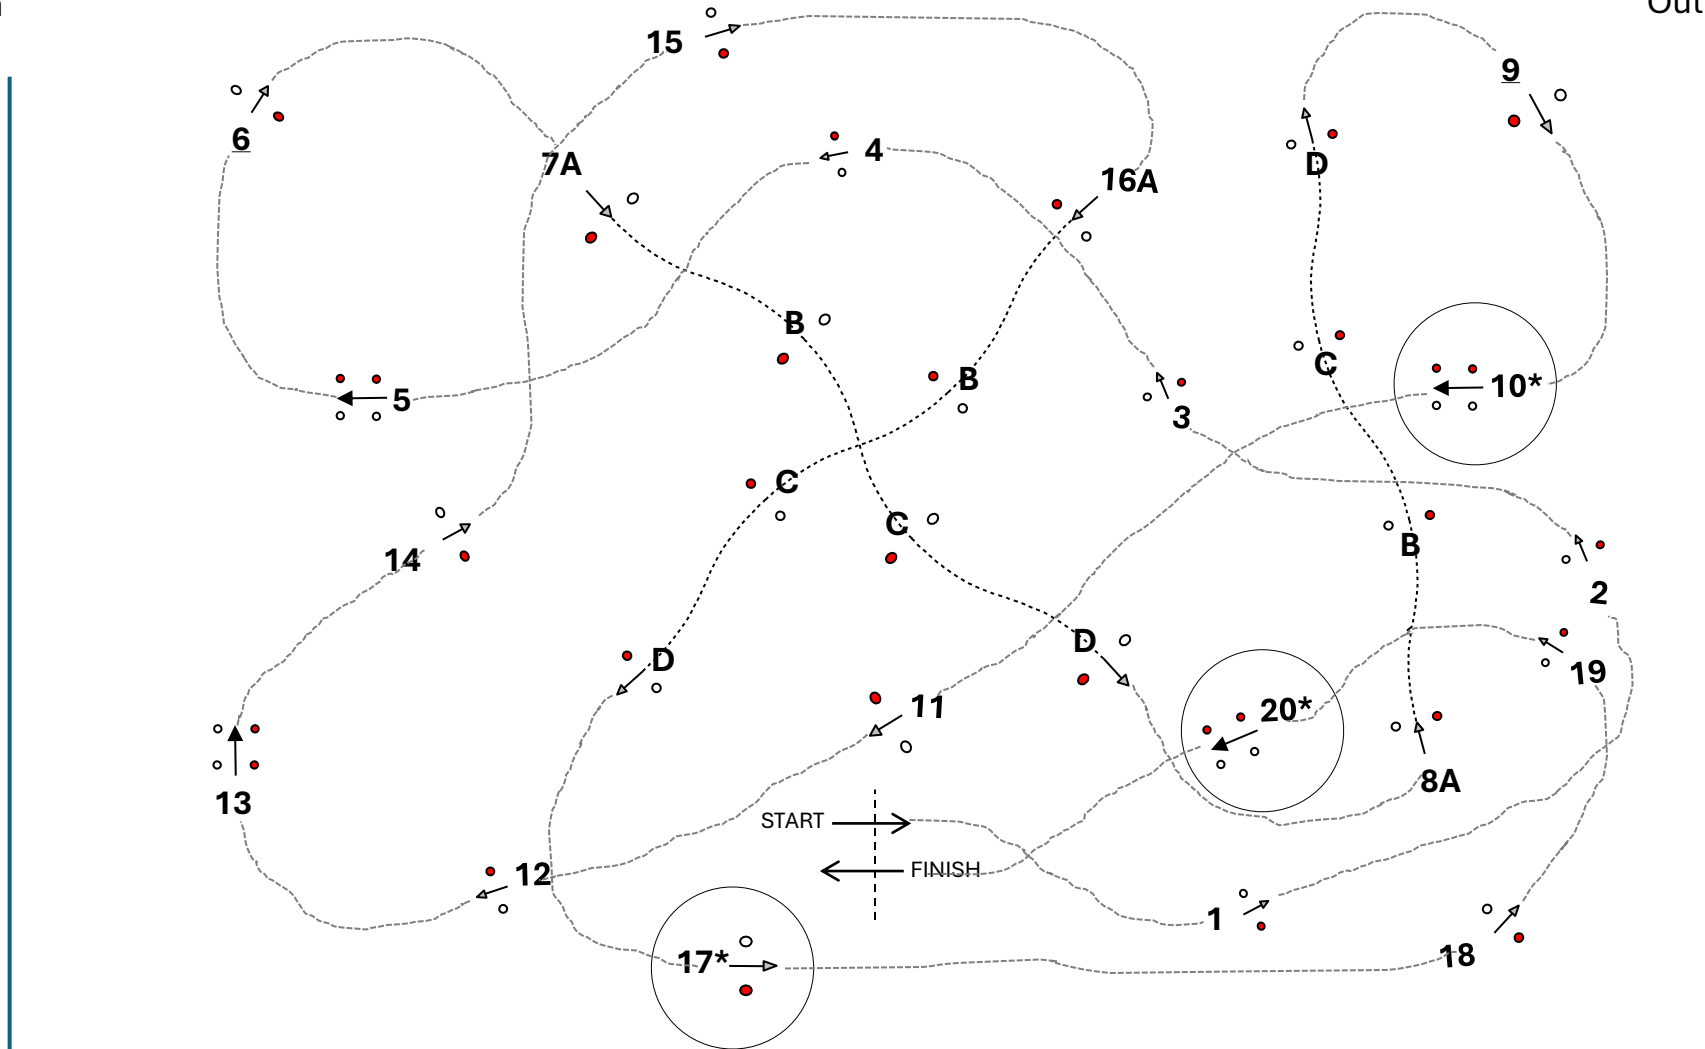

In

Out

*Reduced width cones

COURSE DISTANCE:

Single Horse and Pony 615 meters

Pair Pony 615 meters

Pair Horse 615 meters

Four-in Hand Horse 660 meters

In

Out

*Reduced width cones

COURSE DISTANCE:

- Single Horse and Pony 615 meters
- Pair Pony 615 meters
- Pair Horse 615 meters
- Four-in Hand Horse 660 meters