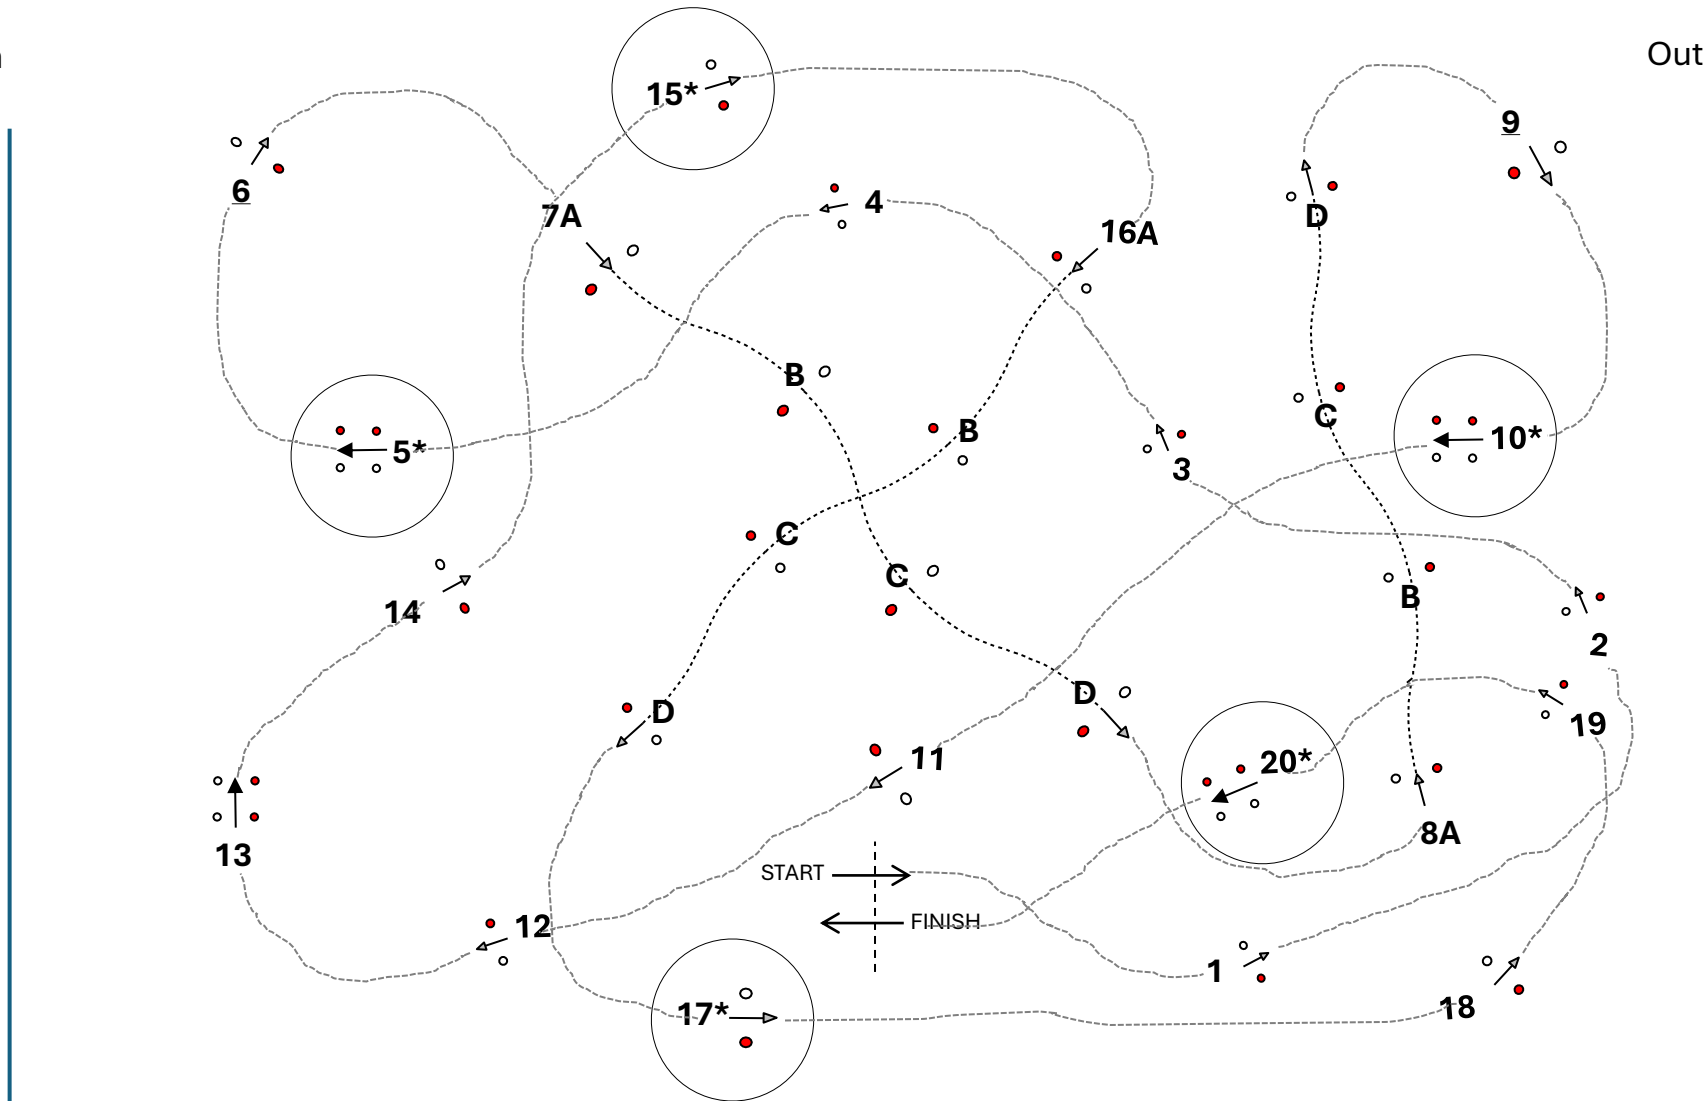

In

Out

*Reduced width cones

COURSE DISTANCE:

Single Horse and Pony 615 meters

Pair Pony 615 meters

Pair Horse 615 meters

Four-in Hand Horse 660 meters

In

Out

*Reduced width cones

COURSE DISTANCE:

- Single Horse and Pony 615 meters
- Pair Pony 615 meters
- Pair Horse 615 meters
- Four-in Hand Horse 660 meters