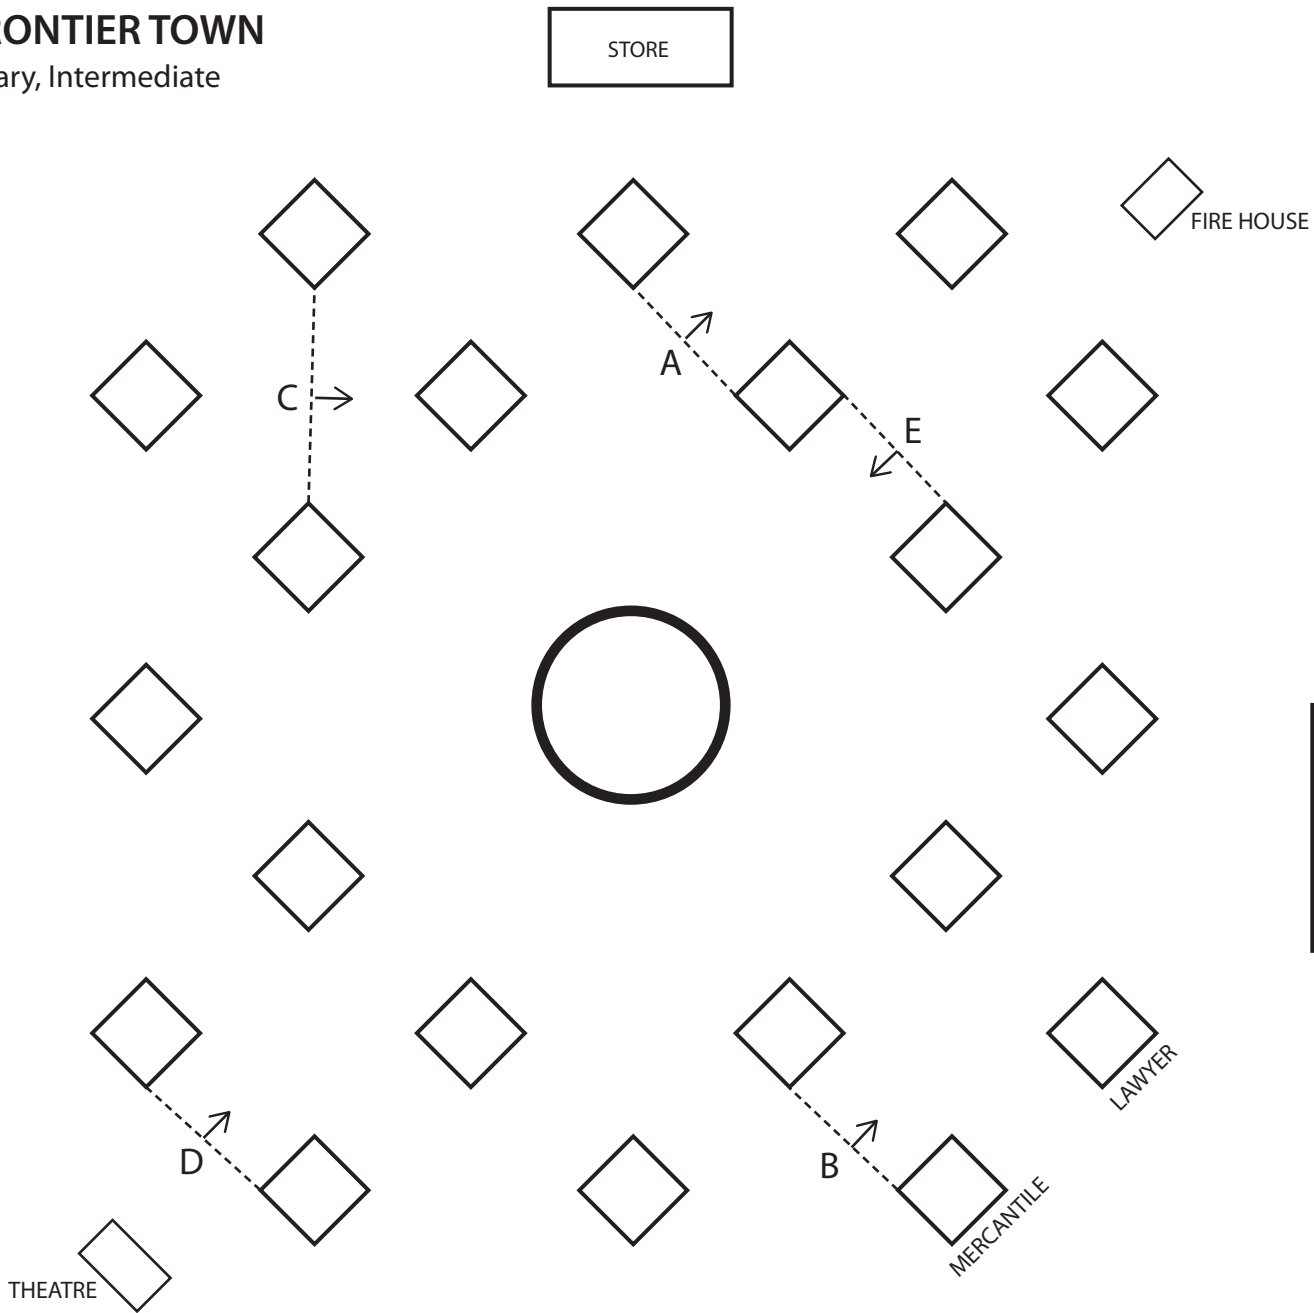

2 FRONTIER TOWN

Preliminary, Intermediate

DRIVING
ESSENTIALS

STAGE COACH

3 MISTAH ELI

Training, Prelim, Intermediate

5 WAYNE'S TIKI BAR

Training, Prelim, Intermediate

* 6 Knockdowns

6 BIG TOP CAROUSEL

Training, Prelim, Intermediate